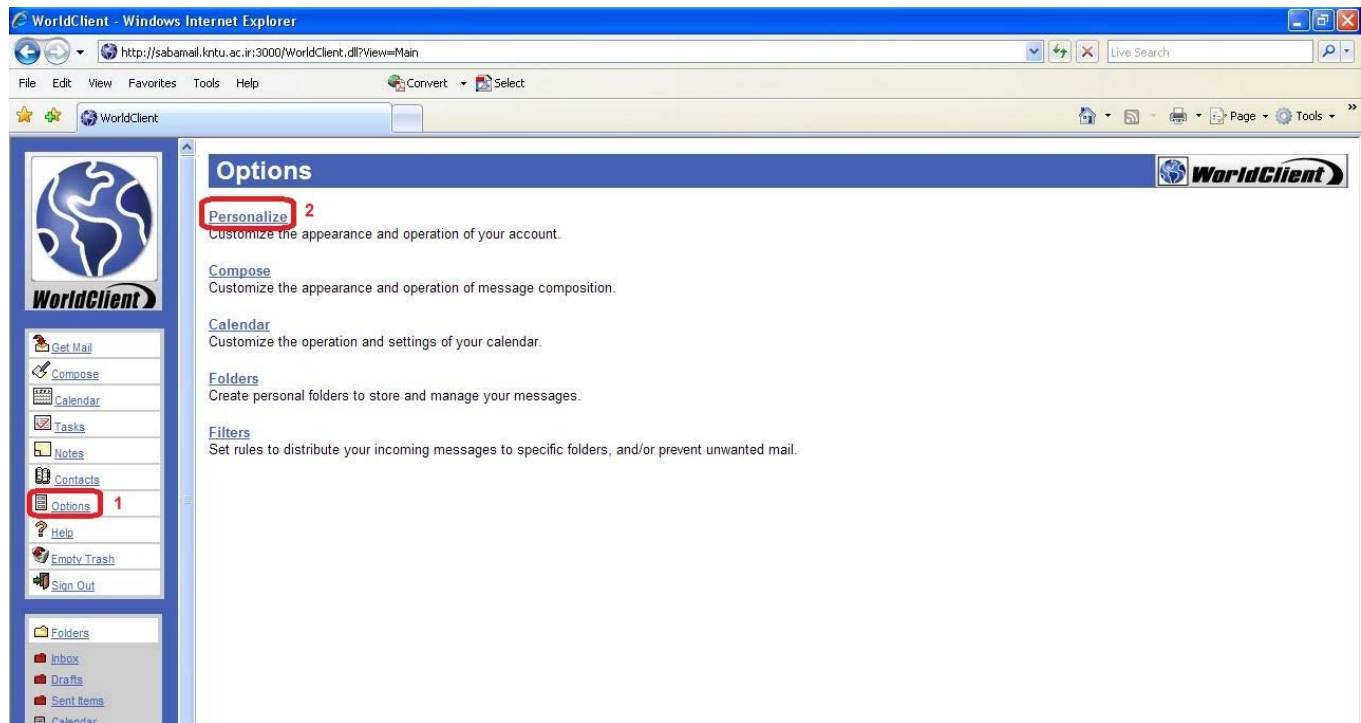

پس از login کردن جهت تغییر رمز ورود به آدرس پست الکترونیک دانشکده ابتدا گزینه options و سپس گزینه personalize را انتخاب کنید.